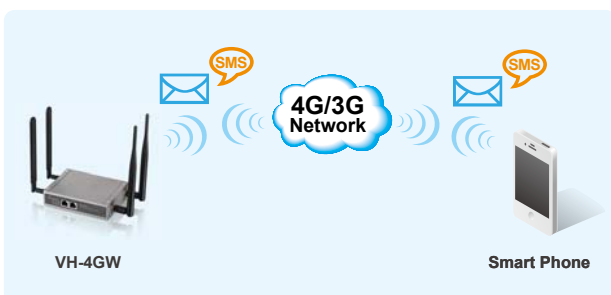

Lan Port and PoE

- Power the devices by PoE.
- Connect with IP cameras and other networking devices via LAN port.

Remote IPCAM Installations

It connects the IP cameras to remote recording server and let users do video live view anywhere from Internet. The built-in VPN function is secure.

Versatile Management

The AirMax4GW can be managed via Web, TRO69, SNMP, and CLI commands. It provides the operators their preferred way for managing the device.

VH-4GW Product Features and Vehicle Solution

Vehicle

System

HotSpot Services for Vehicle Passengers

There is no limitation on wiring distance or location of Internet source. It is ready for deployment in any locations.

Versatile Management

To provide operators versatile abilities to manage their devices.

SMS Short Message

AirLive VH-4GW allows the administrators to send basic commands via SMS short message without device's IP address.

Secured VPN Connection

AirLive VH-4GW with VPN support function to provide video transmission.