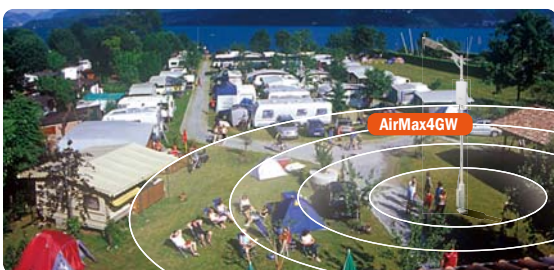

AirMax 4GW Product Features

Long Distance and High Speed WiFi

4G LTE Module Built-in

- Install the AirMax4GW anywhere and connect to internet anywhere via 4G LTE or 3G UMTS.

300Mbps 802.11b/g/n

- Share 4G/3G internet connection through WiFi or Ethernet.
- The large 7dBi MIMO directional antenna delivers clear 2.4GHz WiFi signal over large areas.

Hotspot Deployment

There is no limitation on wiring distance or location of Internet source and easy integration with the operator's authentication network.

Internet Service for Outdoor Events Quick Deployment

Its powerful and sensitive antennas can receive 4G/3G signal far better than mobile phones and deliver the WiFi over large area.

Hardware VPN

- Build secure and encrypted video stream through VPN connection.

Lan Port and PoE

- Power the devices by PoE.
- Connect with IP cameras and other networking devices via LAN port.

Remote IPCAM Installations

It connects the IP cameras to remote recording server and let users do video live view anywhere from Internet. The built-in VPN function is secure.

Versatile Management

The AirMax4GW can be managed via Web, TRO69, SNMP, and CLI commands. It provides the operators their preferred way for managing the device.