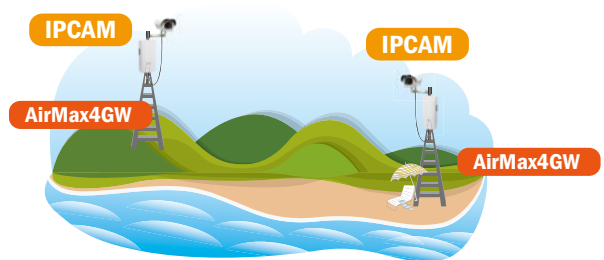

300Mbps 802.11b/g/n

- Share 4G/3G internet connection through WiFi or Ethernet.
- The large 7dBi MIMO directional antenna delivers clear 2.4GHz WiFi signal over large areas.

Hotspot Deployment

There is no limitation on wiring distance or location of Internet source and easy integration with the operator's authentication network.

Internet Service for Outdoor Events Quick Deployment

Its powerful and sensitive antennas can receive 4G/3G signal far better than mobile phones and deliver the WiFi over large area.

Hardware VPN

- Build secure and encrypted video stream through VPN connection.

Lan Port and PoE

- Power the devices by PoE.
- Connect with IP cameras and other networking devices via LAN port.

Remote IPCAM Installations

It connects the IP cameras to remote recording server and let users do video live view anywhere from Internet. The built-in VPN function is secure.

SMS Short Message

AirLive VH-4GW allows the administrators to send basic commands via SMS short message without device's IP address.

Secured VPN Connection

AirLive VH-4GW with VPN support function to provide video transmission.