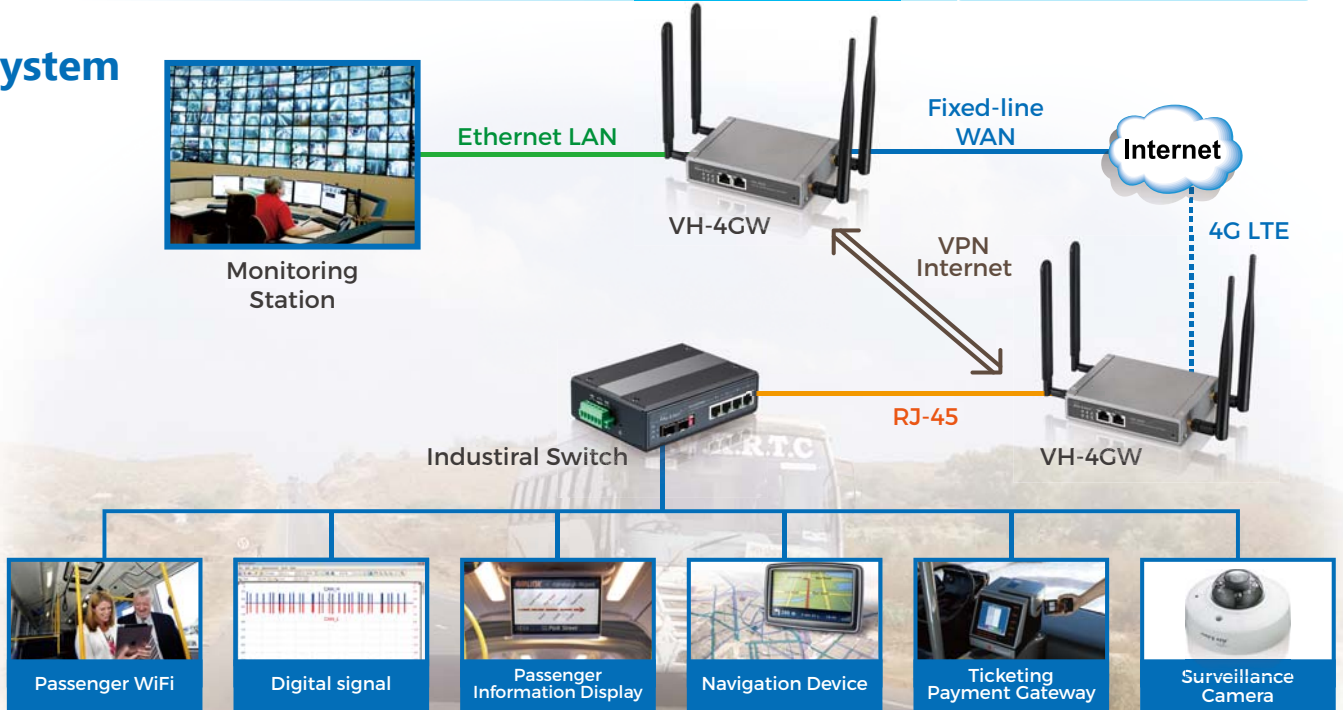

Lan Port and PoE

- Power the devices by PoE.
- Connect with IP cameras and other networking devices via LAN port.

Remote IPCAM Installations

It connects the IP cameras to remote recording server and let users do video live view anywhere from Internet. The built-in VPN function is secure.

Versatile Management

The AirMax4GW can be managed via Web, TRO69, SNMP, and CLI commands. It provides the operators their preferred way for managing the device.

VH-4GW Product Features and Vehicle Solution

Vehicle

System

HotSpot Services for Vehicle Passengers

There is no limitation on wiring distance or location of Internet source. It is ready for deployment in any locations.

Versatile Management

To provide operators versatile abilities to manage their devices.

SMS Short Message

AirLive VH-4GW allows the administrators to send basic commands via SMS short message without device's IP address.

Secured VPN Connection

AirLive VH-4GW with VPN support function to provide video transmission.