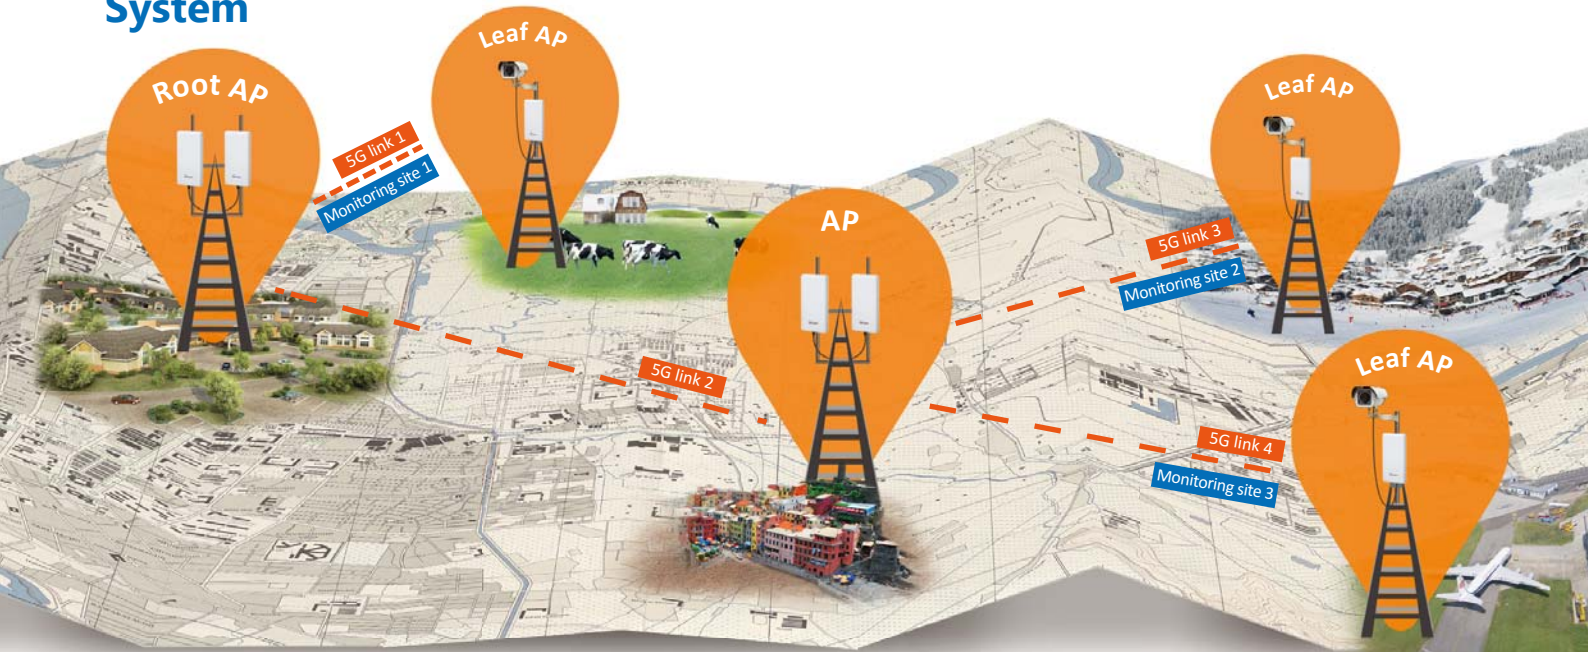

Versatile Management

The AirMax4GW can be managed via Web, TRO69, SNMP, and CLI commands. It provides the operators their preferred way for managing the device.

VH-4GW Product Features and Vehicle Solution

Vehicle

System

HotSpot Services for Vehicle Passengers

There is no limitation on wiring distance or location of Internet source. It is ready for deployment in any locations.

Versatile Management

To provide operators versatile abilities to manage their devices.

SMS Short Message

AirLive VH-4GW allows the administrators to send basic commands via SMS short message without device's IP address.

Secured VPN Connection

AirLive VH-4GW with VPN support function to provide video transmission.

AirMax5X/5X-20 Product Features and Solution

Outdoor

System

Long Distance & High Speed Transmission

- With the integrated directional 2T2R 14dBi 5GHz MIMO antenna and high output power AirMax5X/5X-20 signals can be transmitted to a long distance 10km /20km.
- The high transmission power and high gain provides longer distance and better signal; according to the field test, the throughput can be up to 77Mbps at 10km.