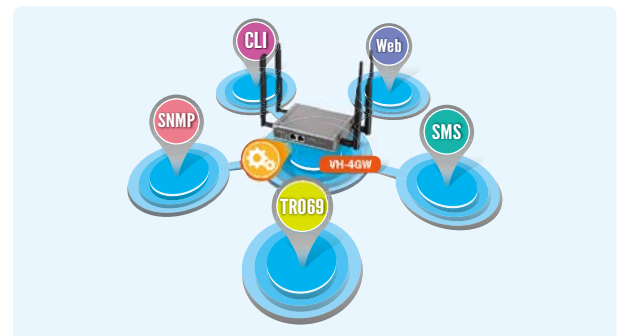

Lan Port and PoE

- Power the devices by PoE.
- Connect with IP cameras and other networking devices via LAN port.

Remote IPCAM Installations

It connects the IP cameras to remote recording server and let users do video live view anywhere from Internet. The built-in VPN function is secure.

Versatile Management

The AirMax4GW can be managed via Web, TRO69, SNMP, and CLI commands. It provides the operators their preferred way for managing the device.

VH-4GW Product Features and Vehicle Solution

Vehicle

System

HotSpot Services for Vehicle Passengers

There is no limitation on wiring distance or location of Internet source. It is ready for deployment in any locations.

Versatile Management

To provide operators versatile abilities to manage their devices.

SMS Short Message

AirLive VH-4GW allows the administrators to send basic commands via SMS short message without device's IP address.

Secured VPN Connection

AirLive VH-4GW with VPN support function to provide video transmission.