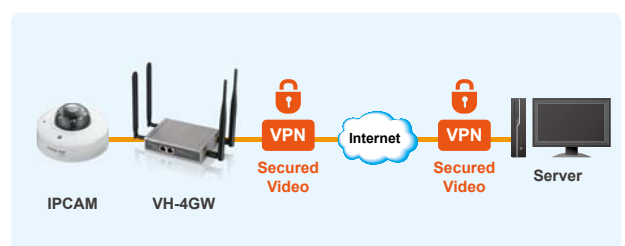

Lan Port and PoE

- Power the devices by PoE.
- Connect with IP cameras and other networking devices via LAN port.

Remote IPCAM Installations

It connects the IP cameras to remote recording server and let users do video live view anywhere from Internet. The built-in VPN function is secure.

Versatile Management

The AirMax4GW can be managed via Web, TRO69, SNMP, and CLI commands. It provides the operators their preferred way for managing the device.

VH-4GW Product Features and Vehicle Solution

Vehicle

System

HotSpot Services for Vehicle Passengers

There is no limitation on wiring distance or location of Internet source. It is ready for deployment in any locations.

Versatile Management

To provide operators versatile abilities to manage their devices.

SMS Short Message

AirLive VH-4GW allows the administrators to send basic commands via SMS short message without device's IP address.

Secured VPN Connection

AirLive VH-4GW with VPN support function to provide video transmission.