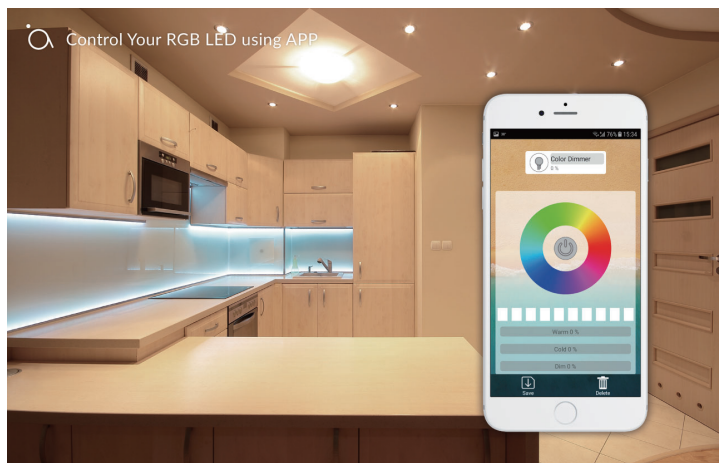

SD-103 *Smart Home RGBW Controller Z-wave Plus*

- Z-Wave Plus
- Dimmer Controls
- Low Voltage 12/24V DC
- Control LED, RGB, RGBW strips, and Halogen lights

Light Up Your Home in Different Colors

The AirLive SD-103 RGBW Controller, is a device which can control your RGB/RGBW LED strip change the color of your strip using the app and paint your home in different colors.

Control Your RGB LED using APP

Use the AirLive SmartLife Plus APP to control your SD-103 RGBW controller. Change the color or brightness level of your RGB/RGBW strip. Setup the condition for the light to turn on automatically.