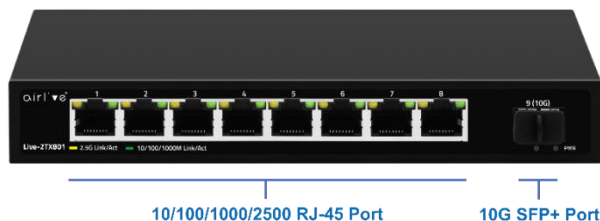

2.5Gbps Base-T Multi Gigabit Switch, plug and play

9-Port Multi Giga incl 8 x 2.5G RJ45, 1 x SFP+ 10G

Live-2TX801

airlive®

8-port
100/1000M/2.5G

Multi-Gigabit
Auto-negotiation

Cat.5e cable
suitable

10G SFP+
Uplink

ESD
protection

Plug and Play

Overview

Painless Upgrading your Network Connection to 2.5Gbps & SFP+ 10G Super High speed

The AirLive Multi-Giga switch, Live-2TX801, supports 8 RJ45 and 1 SFP+ port for delivering up to 2.5Gbps extra high-speed connection on RJ-45 and 10G SFP+ on fiber optic. With the 2.5G multi-Giga switch, you can connect to a variety of 2.5GbE-enabled devices, such as NAS | NVR | PC | Server | Laptop, for enjoying faster experience and handle bandwidth-hungry applications. Designed in a slim sized solid housing, it's an affordable, space-saving solution suitable to Home and SMB network applications.

10/100/1000/2500 RJ-45 Port

10G SFP+ Port

Multi Gigabit for Interconnect

With the AirLive Live-2TX801 2.5Gbps switch, it is possible to connect several high-speed devices together via RJ-45 connections using a normal Cat.5e network cable. Higher bandwidth improves the playback quality of 4K/8K videos, prevents lag for Gaming, smooths speed when download or upload large data, increases data transfer speed when doing backup to a NAS drive. Use the 10G SFP+ as uplink to a larger network with higher speed.

Features and Specifications

AirLive Live-2TX801 2.5Gbps Switch with SFP+ 10G

- 8 x 10/100/1000/2500Mbps RJ45
- 1x 10G SFP+
- All ports at Multi Gigabit high speed, auto-negotiation
- Providing satisfied bandwidth for various network devices, such as online gaming, multi-media, NAS, Server system
- Super Fast 2.5Gbps RJ-45 and 10Gbps SFP+ Networking
- Existing Cat5e cable suitable, painless upgrading
- Plug and Play, Zero configuration
- Compact size for Home or SMB Network Connectivity