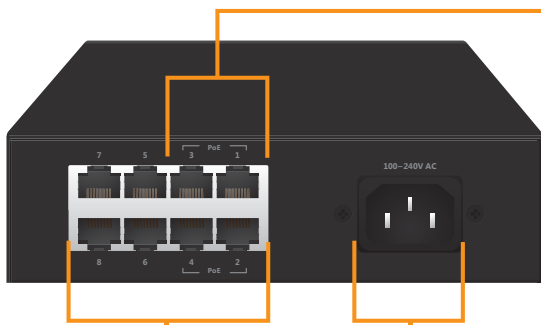

Power up cameras , VOIP via RJ-45 cable

PoE-FSH804ATi helps users to utilize just one Ethernet cable to carry both Ethernet data and power simultaneously to power and networking their IP camera , wireless AP ,VoIP phone or PoE LED in the environment where power outlet is hard to get.

RJ-45 Port

AC In