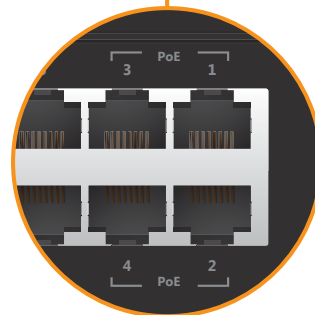

- 8 x 10/100Mbps Fast Ethernet Port
- 4 X 802.3at/af PoE Ports
- Up to 30W for each PoE Port
- Up to 60W Totally Supply Power
- Compact size

8 port 802.3at/af Fast Ethernet Switch with 4 PoE ports

POE-FSH804ATi

Reliable compact size PoE switch

The applications of Power over Ethernet have expanded to home users or small office. The POE-FSH804ATi is a wall-mountable 8 port switch including 4 port PoE as well as internal power supply in compact housing. The stable internal power supply let installation and maintain become easier

Power up cameras , VOIP via RJ-45 cable

PoE-FSH804ATi helps users to utilize just one Ethernet cable to carry both Ethernet data and power simultaneously to power and networking their IP camera , wireless AP ,VoIP phone or PoE LED in the environment where power outlet is hard to get.

PoE Port