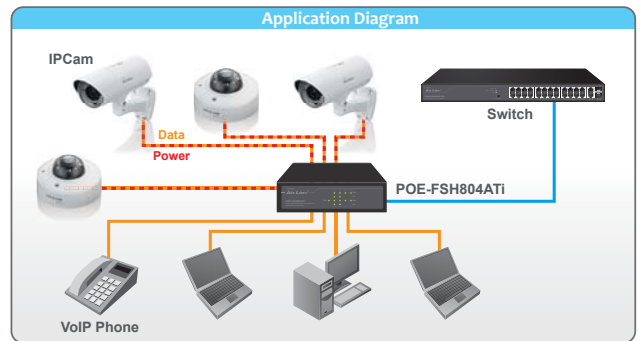

Power up cameras , VOIP via RJ-45 cable

PoE-FSH804ATi helps users to utilize just one Ethernet cable to carry both Ethernet data and power simultaneously to power and networking their IP camera , wireless AP ,VoIP phone or PoE LED in the environment where power outlet is hard to get.

RJ-45 Port

AC In