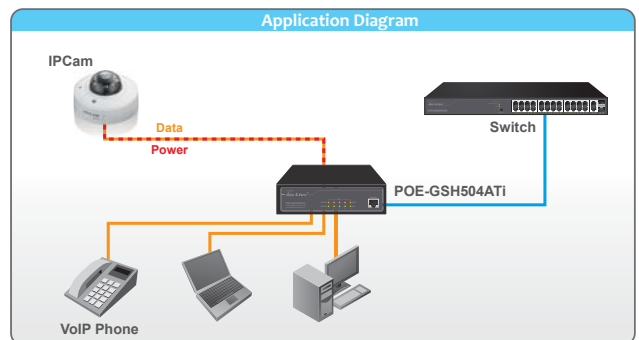

Power up cameras , VOIP via RJ-45 cable

POE-GSH504ATi helps users to utilize just one Ethernet cable to carrying both Ethernet data and power simultaneously to power and networking their IP camera , wireless AP ,VoIP phone or PoE LED in the environment where power outlet is hard to get.