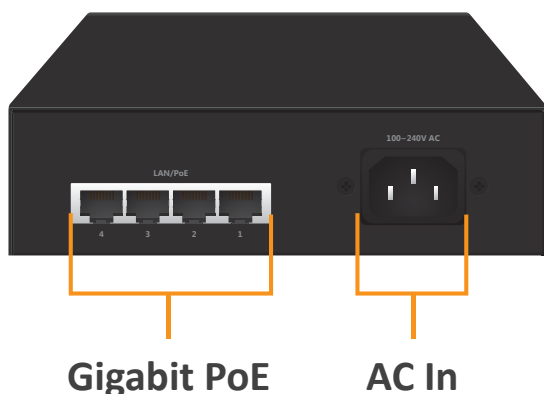

Power up cameras , VOIP via RJ-45 cable

POE-GSH504ATi helps users to utilize just one Ethernet cable to carrying both Ethernet data and power simultaneously to power and networking their IP camera , wireless AP ,VoIP phone or PoE LED in the environment where power outlet is hard to get.